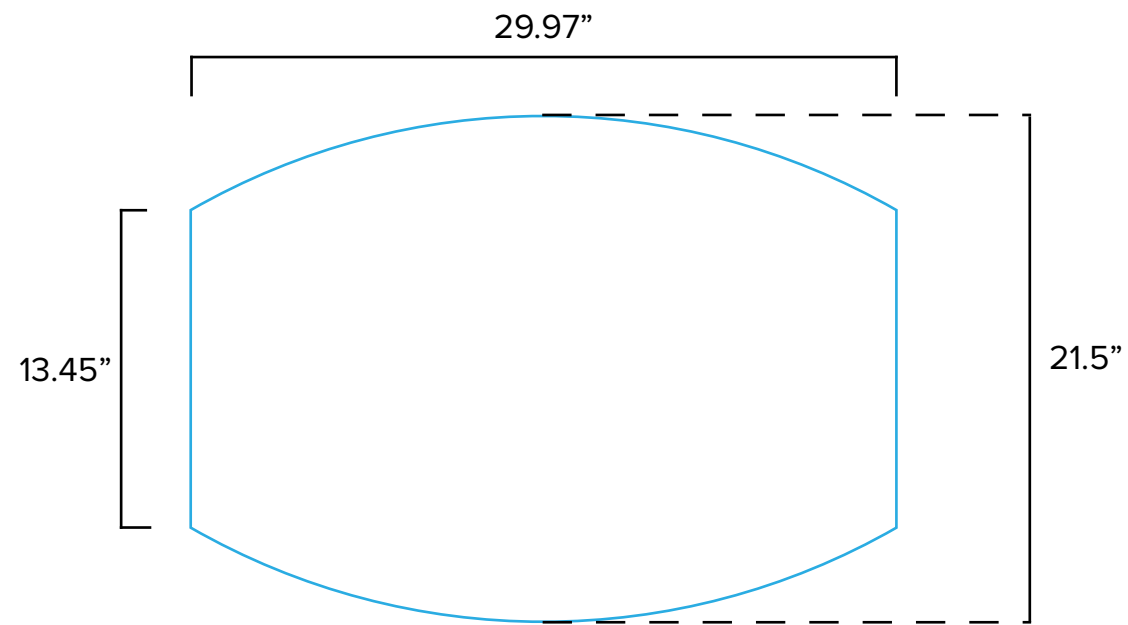

Graphic Template  
10 x 10 Inline Exhibit  
Backwall with Flat Arched Panels - SEG Graphics

NOTE: All Raster Art (jpg, tiff,psd, png, etc.) must be at least 100 dpi at print size.  
Standard kits are often customized. Please check with Customer Service to ensure that this template matches your specific job.

# Graphic Template Backwall Workstation – Direct Print Graphic

NOTE: All Raster Art (jpg, tiff,psd, png, etc.) must be at least 100 dpi at print size.  
Standard kits are often customized. Please check with Customer Service to ensure that this template matches your specific job.

# Graphic Template Portable Counter – Vinyl Graphic

Countertop

Image Area  
29.97" W x 21.5" H

Vinyl Graphic

NOTE: All Raster Art (jpg, tiff,psd, png, etc.) must be at least 100 dpi at print size.

Standard kits are often customized. Please check with Customer Service to ensure that this template matches your specific job.