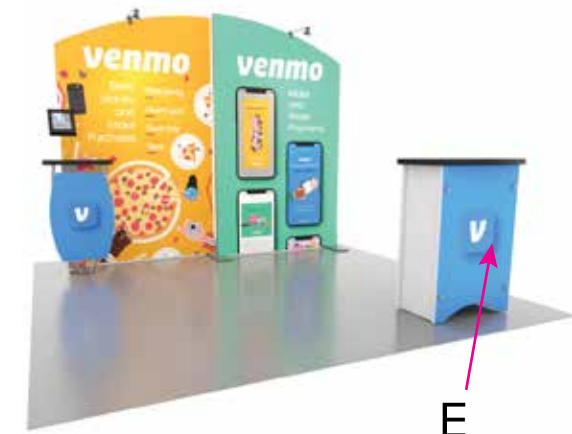

Graphic Template  
10 x 10 Inline Exhibit  
Backwall with Flat Arched Panels - SEG Graphics

NOTE: All Raster Art (jpg, tiff,psd, png, etc.) must be at least 100 dpi at print size.  
Standard kits are often customized. Please check with Customer Service to ensure that this template matches your specific job.

# Graphic Template Backwall Workstation – Direct Print Graphic

NOTE: All Raster Art (jpg, tiff,psd, png, etc.) must be at least 100 dpi at print size.  
Standard kits are often customized. Please check with Customer Service to ensure that this template matches your specific job.

Graphic Template  
Backwall Workstation Countertop – Vinyl Graphics  
Graphics **NOT** included in base price. Please request pricing.

NOTE: All Raster Art (jpg, tiff,psd, png, etc.) must be at least 100 dpi at print size.  
Standard kits are often customized. Please check with Customer Service to ensure that this template matches your specific job.

# Graphic Template Portable Counter – Vinyl Graphic

Countertop

Image Area  
29.97" W x 21.5" H

Vinyl Graphic

NOTE: All Raster Art (jpg, tiff,psd, png, etc.) must be at least 100 dpi at print size.

Standard kits are often customized. Please check with Customer Service to ensure that this template matches your specific job.