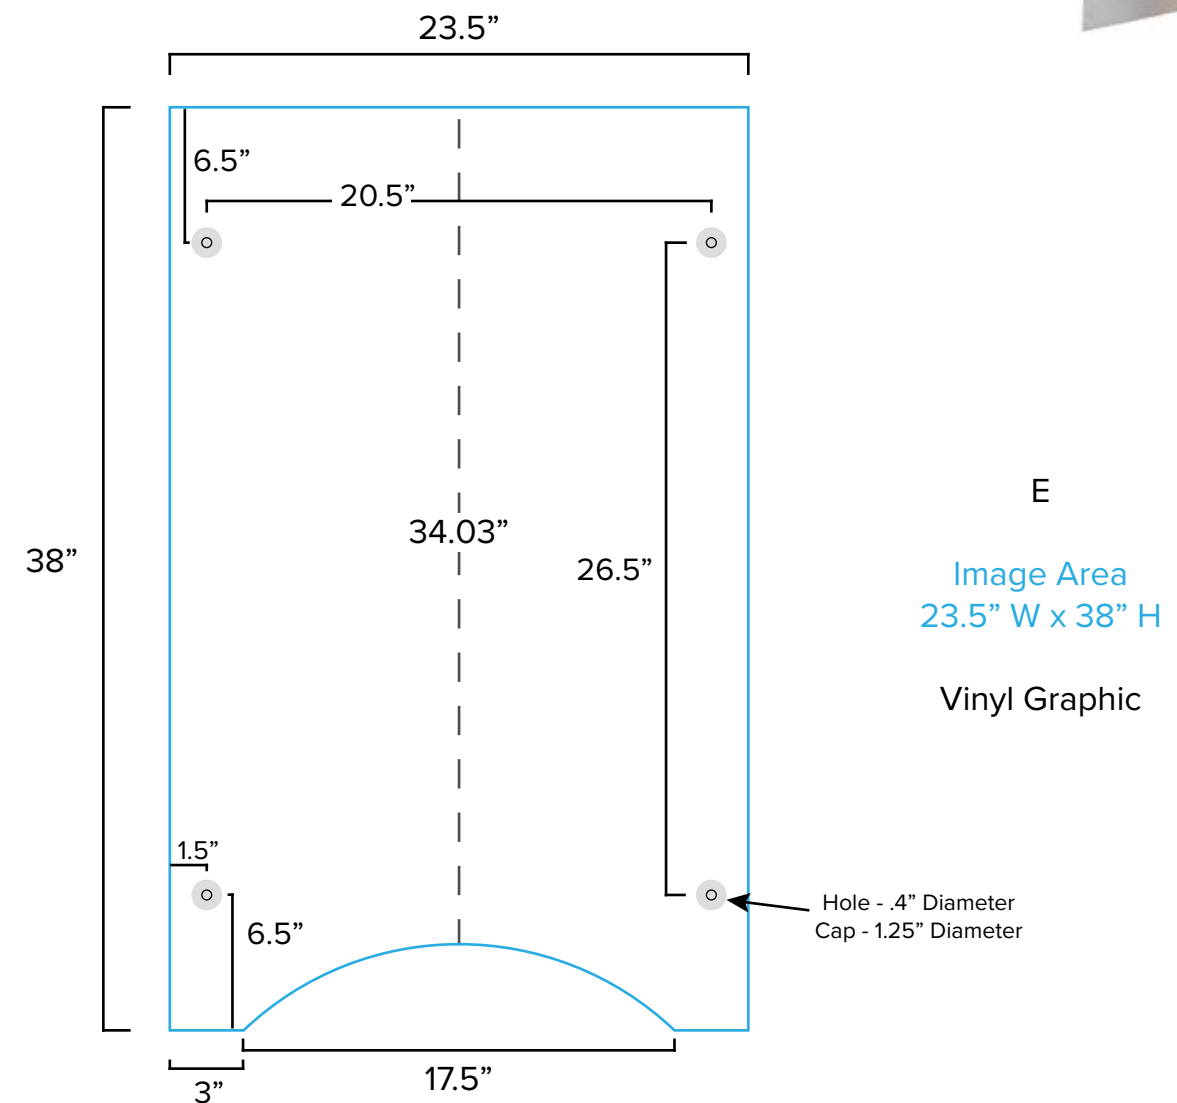

Graphic Template  
10 x 10 Inline Exhibit  
Backwall with Flat Arched Panels - SEG Graphics

NOTE: All Raster Art (jpg, tiff,psd, png, etc.) must be at least 100 dpi at print size.  
Standard kits are often customized. Please check with Customer Service to ensure that this template matches your specific job.

# Graphic Template Backwall Workstation – Direct Print Graphic

NOTE: All Raster Art (jpg, tiff,psd, png, etc.) must be at least 100 dpi at print size.  
Standard kits are often customized. Please check with Customer Service to ensure that this template matches your specific job.

Graphic Template  
Backwall Workstation Countertop – Vinyl Graphics  
Graphics **NOT** included in base price. Please request pricing.

NOTE: All Raster Art (jpg, tiff,psd, png, etc.) must be at least 100 dpi at print size.  
Standard kits are often customized. Please check with Customer Service to ensure that this template matches your specific job.

# Graphic Template Portable Counter – Vinyl Graphic

Countertop

Image Area  
29.97" W x 21.5" H

Vinyl Graphic

NOTE: All Raster Art (jpg, tiff,psd, png, etc.) must be at least 100 dpi at print size.

Standard kits are often customized. Please check with Customer Service to ensure that this template matches your specific job.