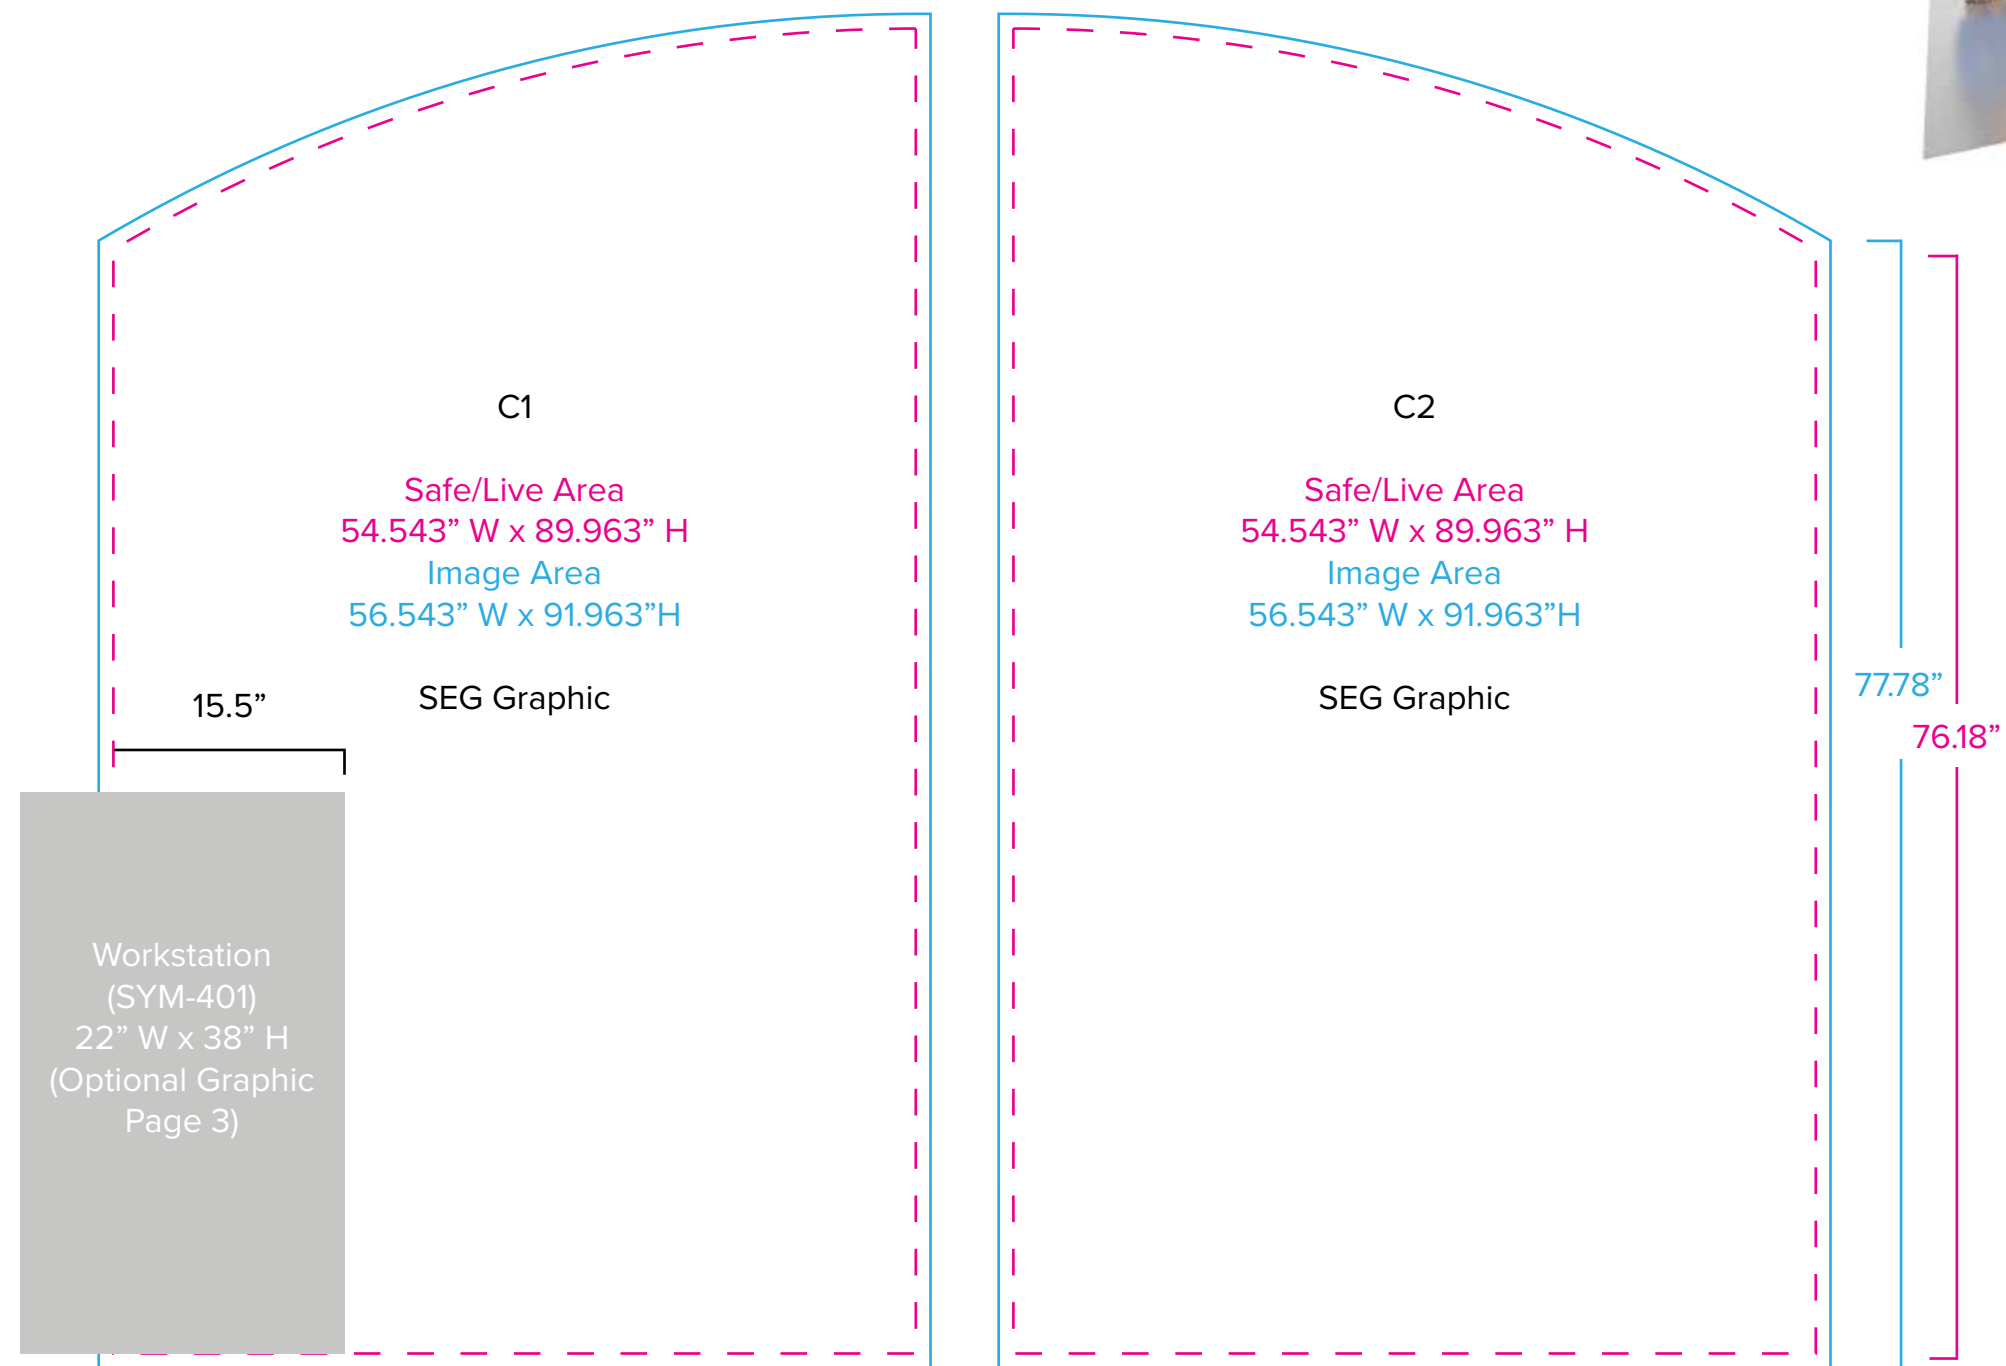

Graphic Template  
10 x 10 Inline Exhibit  
Backwall with Flat Arched Panels - SEG Graphics

NOTE: All Raster Art (jpg, tiff,psd, png, etc.) must be at least 100 dpi at print size.  
Standard kits are often customized. Please check with Customer Service to ensure that this template matches your specific job.

# Graphic Template Backwall Workstation – Direct Print Graphic

NOTE: All Raster Art (jpg, tiff,psd, png, etc.) must be at least 100 dpi at print size.  
Standard kits are often customized. Please check with Customer Service to ensure that this template matches your specific job.

Graphic Template  
Backwall Workstation Countertop – Vinyl Graphics  
Graphics **NOT** included in base price. Please request pricing.

NOTE: All Raster Art (jpg, tiff,psd, png, etc.) must be at least 100 dpi at print size.  
Standard kits are often customized. Please check with Customer Service to ensure that this template matches your specific job.

# Graphic Template Portable Counter – Vinyl Graphic

Countertop

Image Area  
29.97" W x 21.5" H

Vinyl Graphic

NOTE: All Raster Art (jpg, tiff,psd, png, etc.) must be at least 100 dpi at print size.

Standard kits are often customized. Please check with Customer Service to ensure that this template matches your specific job.