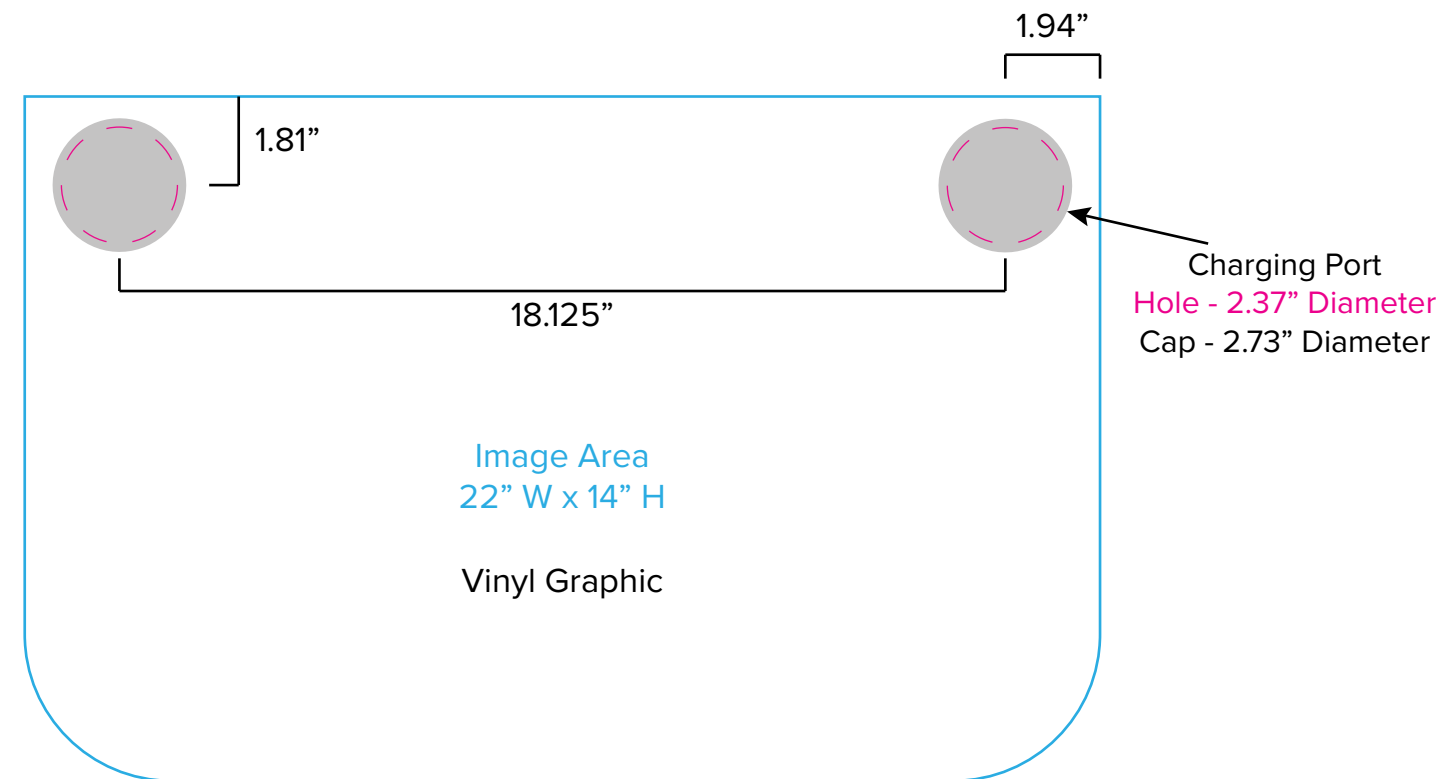

Graphic Template  
10 x 10 Inline Exhibit  
Backwall with Flat Arched Panels - SEG Graphics

NOTE: All Raster Art (jpg, tiff,psd, png, etc.) must be at least 100 dpi at print size.  
Standard kits are often customized. Please check with Customer Service to ensure that this template matches your specific job.

# Graphic Template Backwall Workstation – Direct Print Graphic

NOTE: All Raster Art (jpg, tiff,psd, png, etc.) must be at least 100 dpi at print size.  
Standard kits are often customized. Please check with Customer Service to ensure that this template matches your specific job.

Graphic Template  
Backwall Workstation Countertop – Vinyl Graphics  
Graphics **NOT** included in base price. Please request pricing.

NOTE: All Raster Art (jpg, tiff,psd, png, etc.) must be at least 100 dpi at print size.  
Standard kits are often customized. Please check with Customer Service to ensure that this template matches your specific job.

# Graphic Template Portable Counter – Vinyl Graphic

Countertop

Image Area  
29.97" W x 21.5" H

Vinyl Graphic

NOTE: All Raster Art (jpg, tiff,psd, png, etc.) must be at least 100 dpi at print size.

Standard kits are often customized. Please check with Customer Service to ensure that this template matches your specific job.