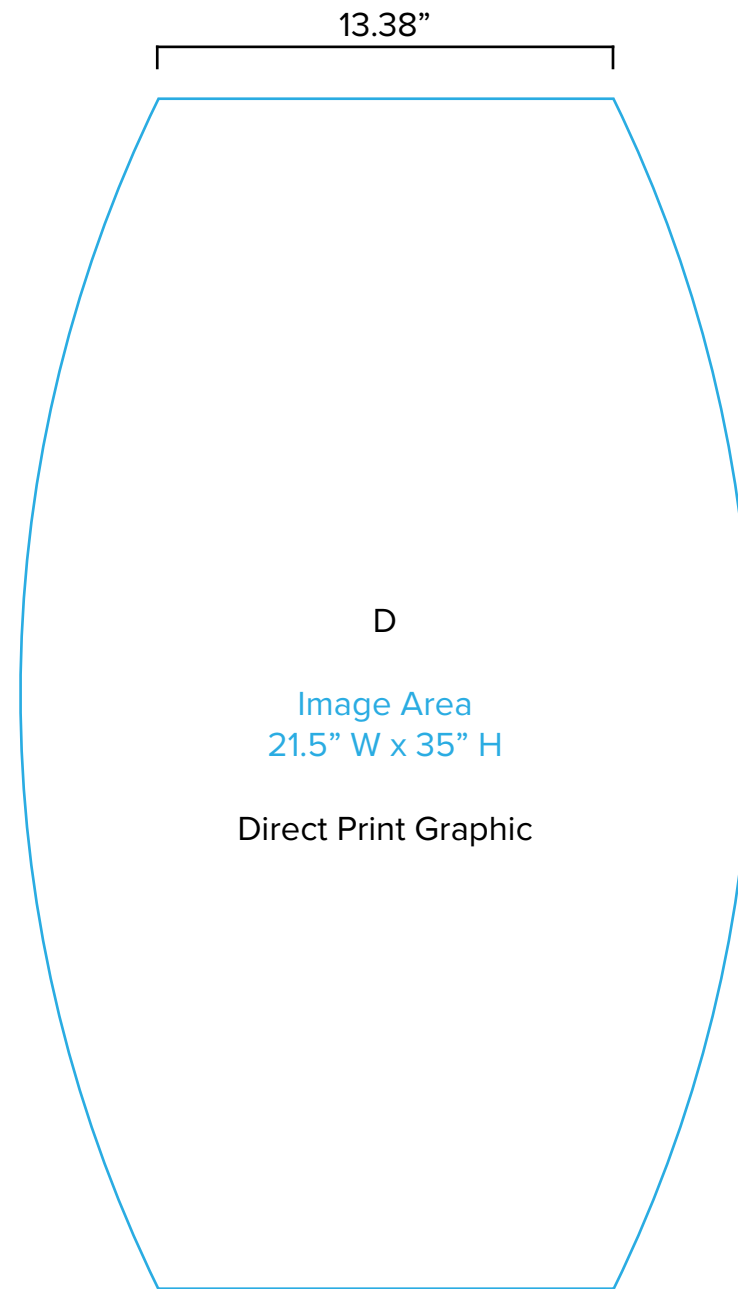

Graphic Template  
10 x 10 Inline Exhibit  
Backwall with Flat Arched Panels - SEG Graphics

NOTE: All Raster Art (jpg, tiff,psd, png, etc.) must be at least 100 dpi at print size.  
Standard kits are often customized. Please check with Customer Service to ensure that this template matches your specific job.

# Graphic Template Backwall Workstation – Direct Print Graphic

NOTE: All Raster Art (jpg, tiff,psd, png, etc.) must be at least 100 dpi at print size.  
Standard kits are often customized. Please check with Customer Service to ensure that this template matches your specific job.

Graphic Template  
Backwall Workstation Countertop – Vinyl Graphics  
Graphics **NOT** included in base price. Please request pricing.

NOTE: All Raster Art (jpg, tiff,psd, png, etc.) must be at least 100 dpi at print size.  
Standard kits are often customized. Please check with Customer Service to ensure that this template matches your specific job.

# Graphic Template Portable Counter – Vinyl Graphic

Countertop

Image Area  
29.97" W x 21.5" H

Vinyl Graphic

NOTE: All Raster Art (jpg, tiff,psd, png, etc.) must be at least 100 dpi at print size.

Standard kits are often customized. Please check with Customer Service to ensure that this template matches your specific job.